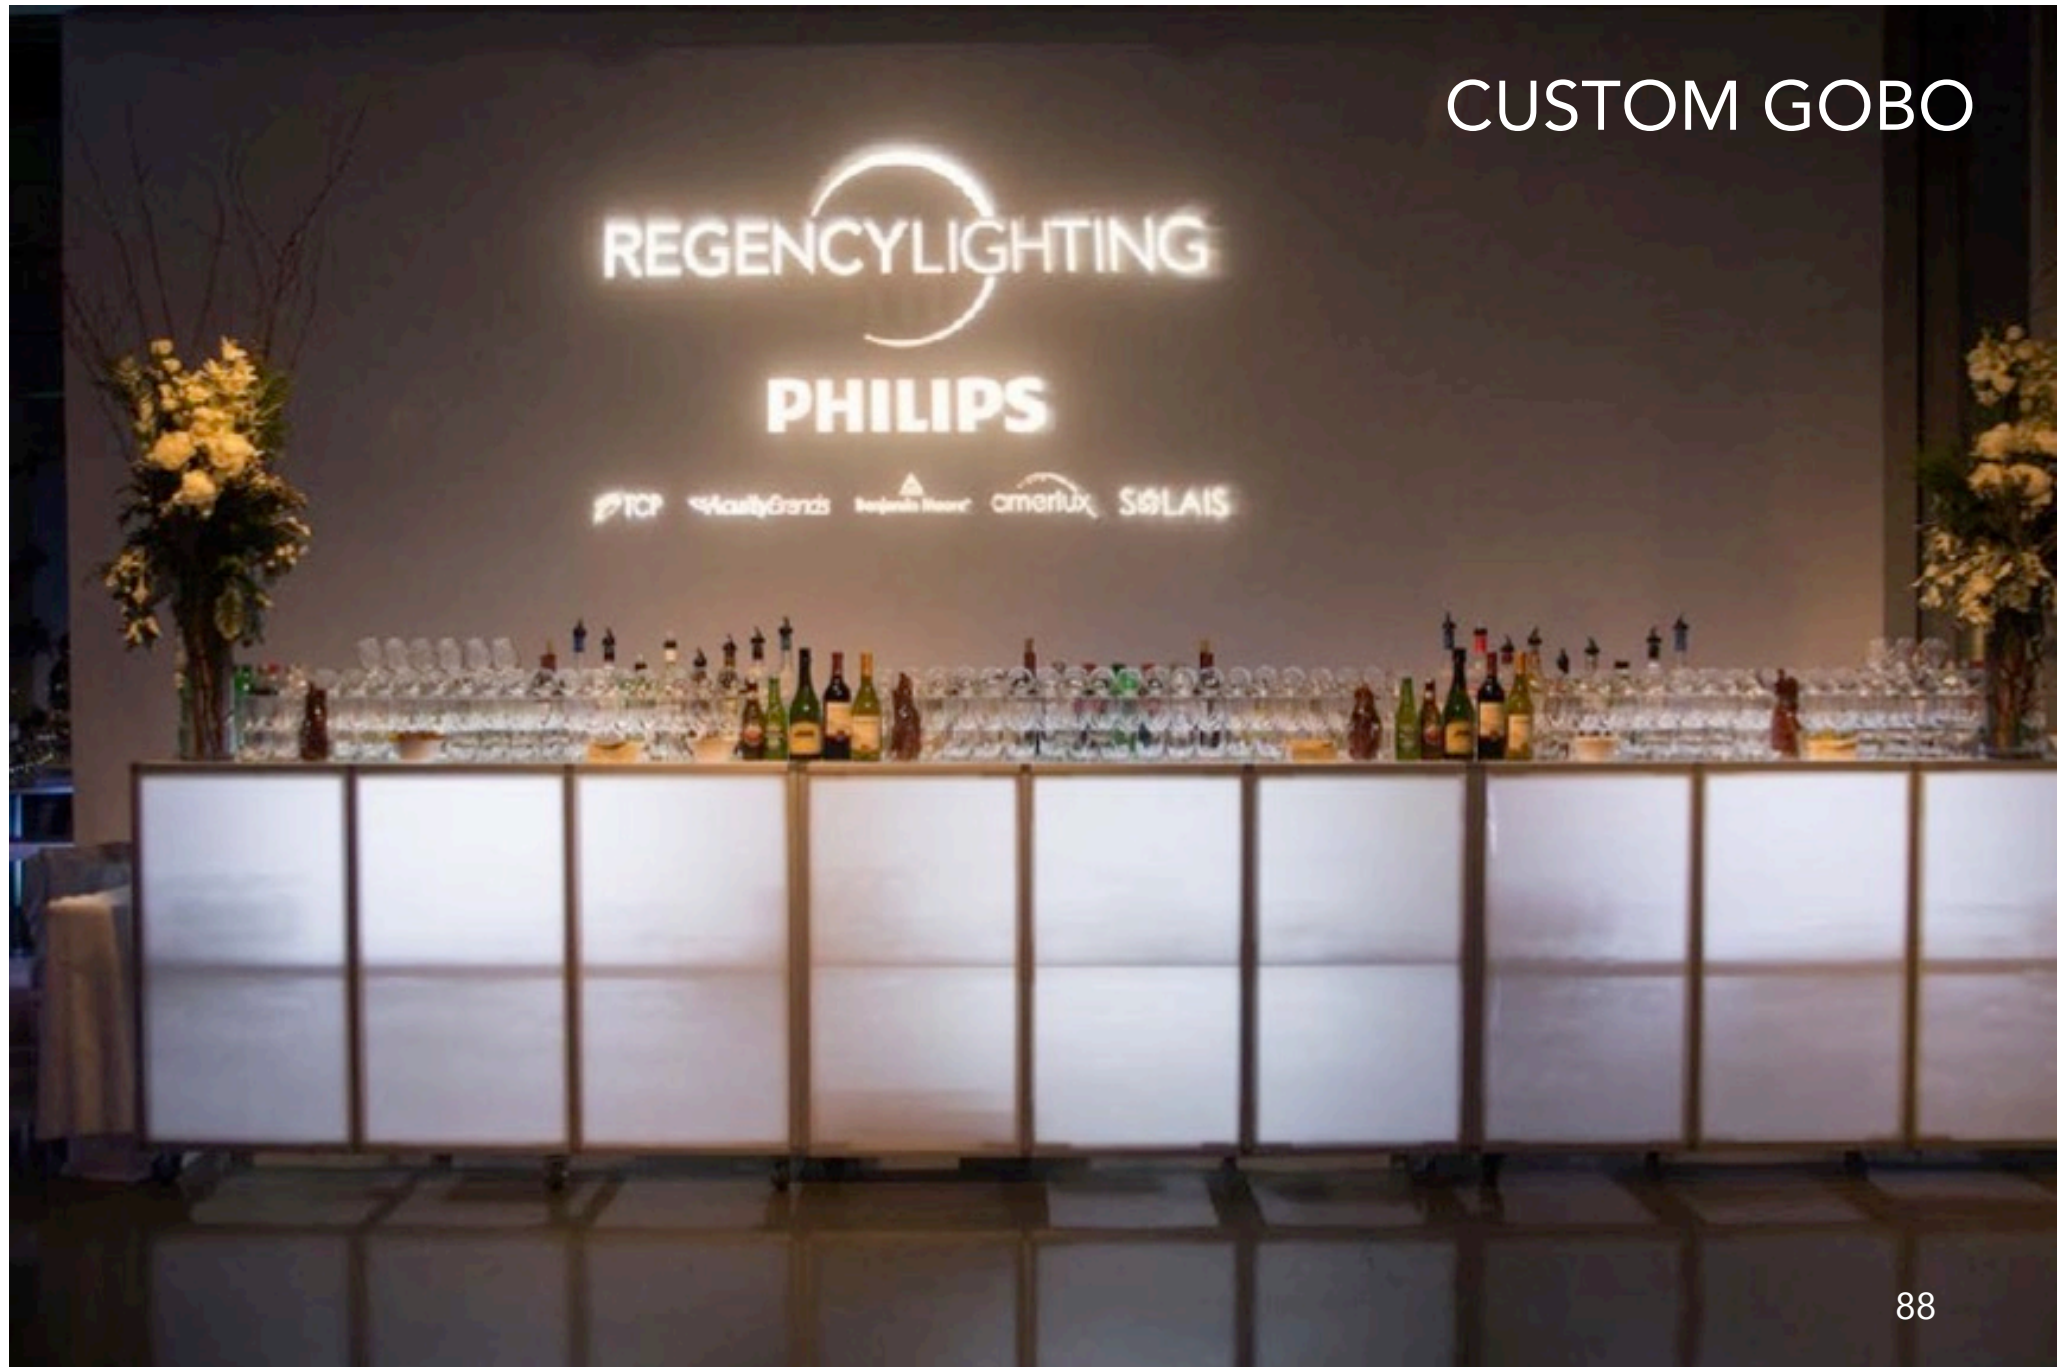

CUSTOM GOBO

REGENCYLIGHTING

PHILIPS

TCP KahlbyGrazz Benjamin Moore amerlux S&LAIS